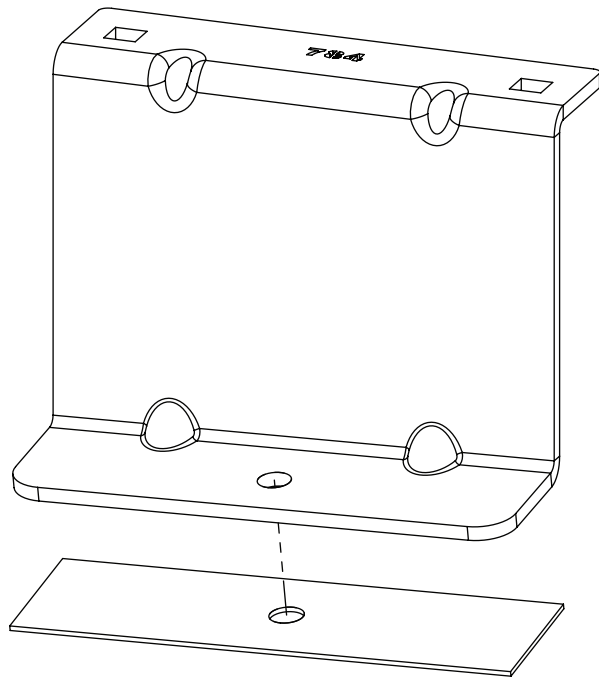

1

ME0779 & AS3149

ME0780 & AS3150

ME0783

ME0784

ME0785

2

3