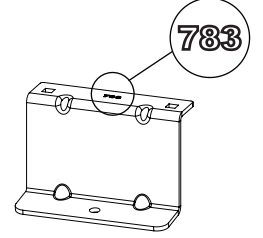

### 309-3LWB

**Vehicle:**  
 Ford Transit Connect: 2014 on  
**Wheel Base:** LWB (L2)  
**Roof Height:** Standard (H1)  
**Rear Doors:** Twin / Tailgate

1

ME0779 & AS3149

ME0780 & AS3150

ME0783

ME0784

ME0785