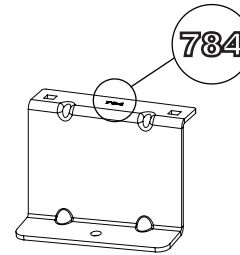

### 309-3LWB

**Vehicle:**  
 Ford Transit Connect: 2014 on  
**Wheel Base:** LWB (L2)  
**Roof Height:** Standard (H1)  
**Rear Doors:** Twin / Tailgate

1

ME0779 & AS3149

ME0780 & AS3150

ME0783

ME0784

ME0785