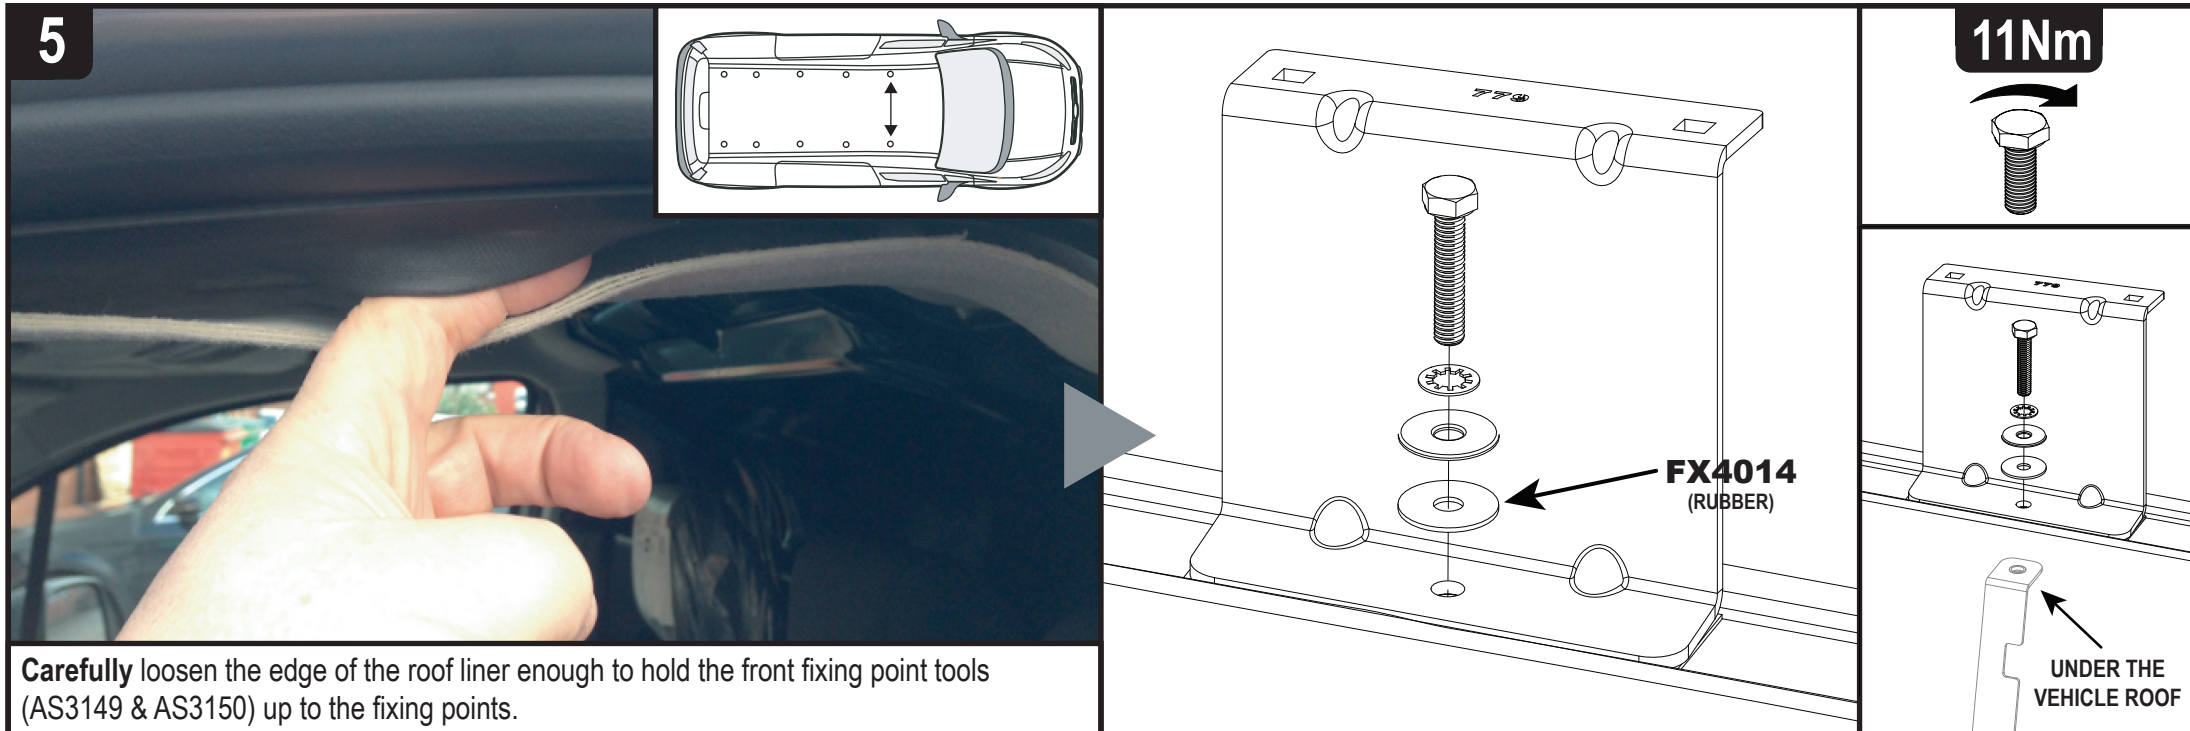

2

3

4

5

Carefully loosen the edge of the roof liner enough to hold the front fixing point tools (AS3149 & AS3150) up to the fixing points.

6

7

8