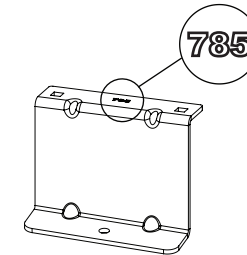

### 309-3LWB

**Vehicle:**  
 Ford Transit Connect: 2014 on  
**Wheel Base:** LWB (L2)  
**Roof Height:** Standard (H1)  
**Rear Doors:** Twin / Tailgate

1

ME0779 & AS3149

ME0780 & AS3150

ME0783

ME0784

ME0785