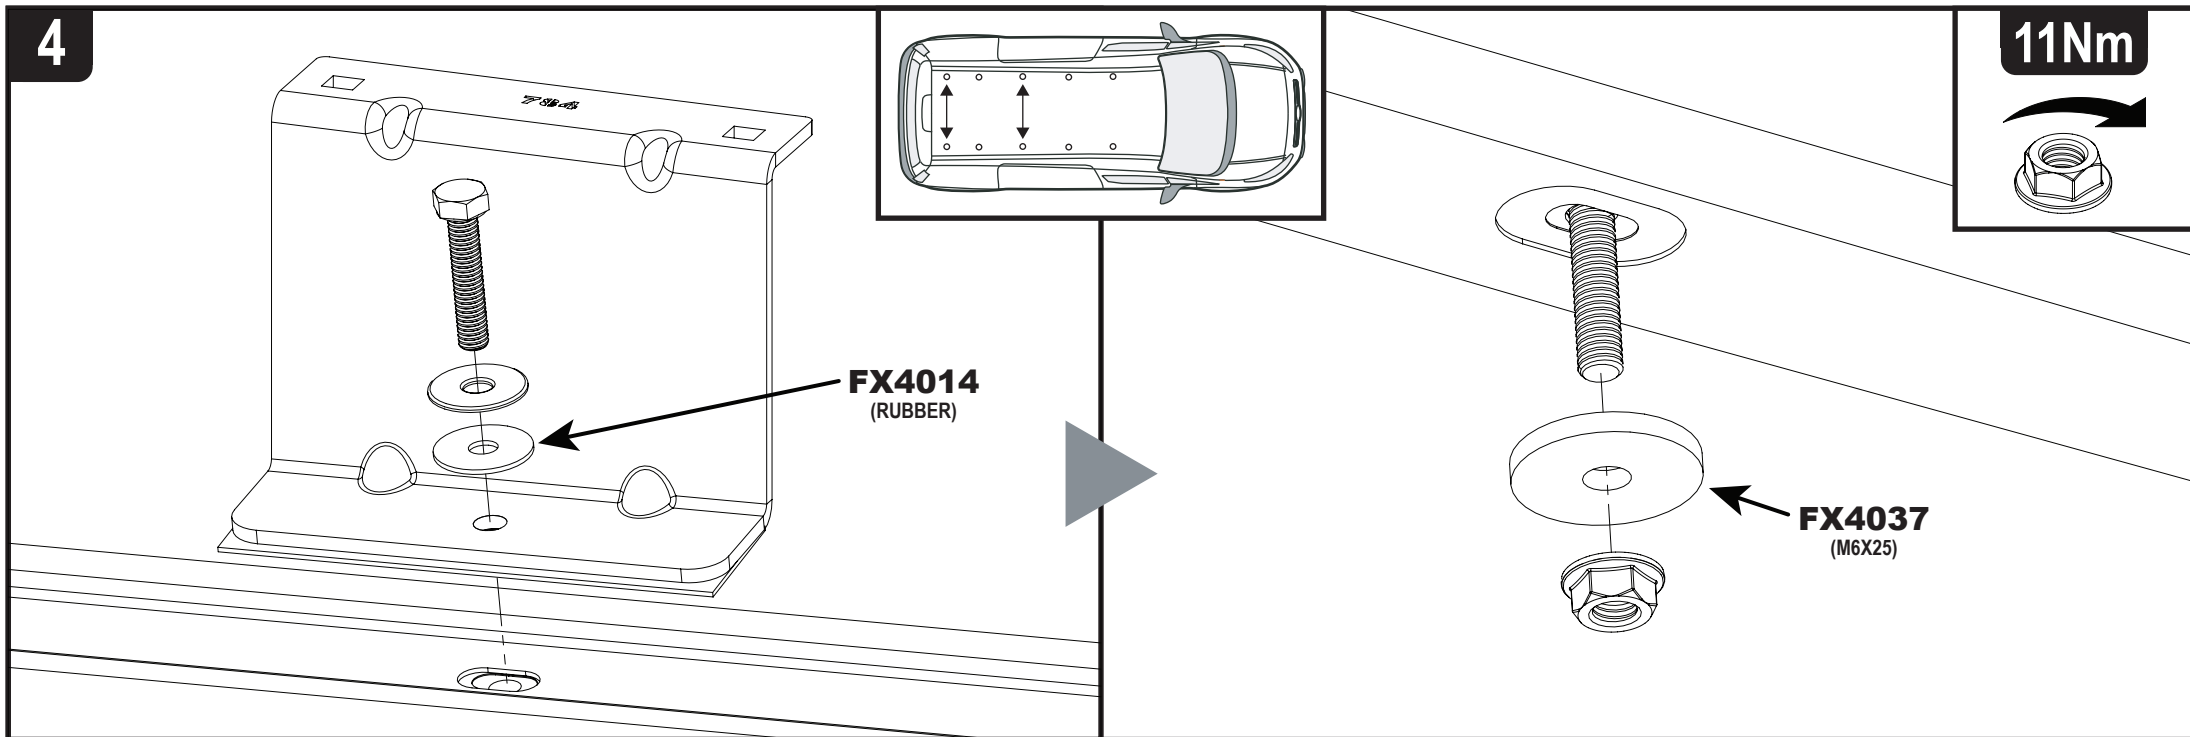

4

5

Carefully loosen the edge of the roof liner enough to hold the front fixing point tools (AS3149 & AS3150) up to the fixing points.