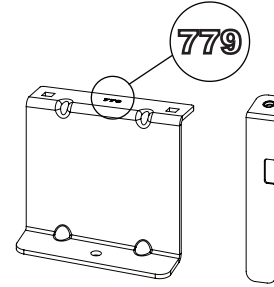

### 309-3LWB

**Vehicle:**  
 Ford Transit Connect: 2014 on  
**Wheel Base:** LWB (L2)  
**Roof Height:** Standard (H1)  
**Rear Doors:** Twin / Tailgate

1

ME0779 & AS3149

ME0780 & AS3150

ME0783

ME0784

ME0785