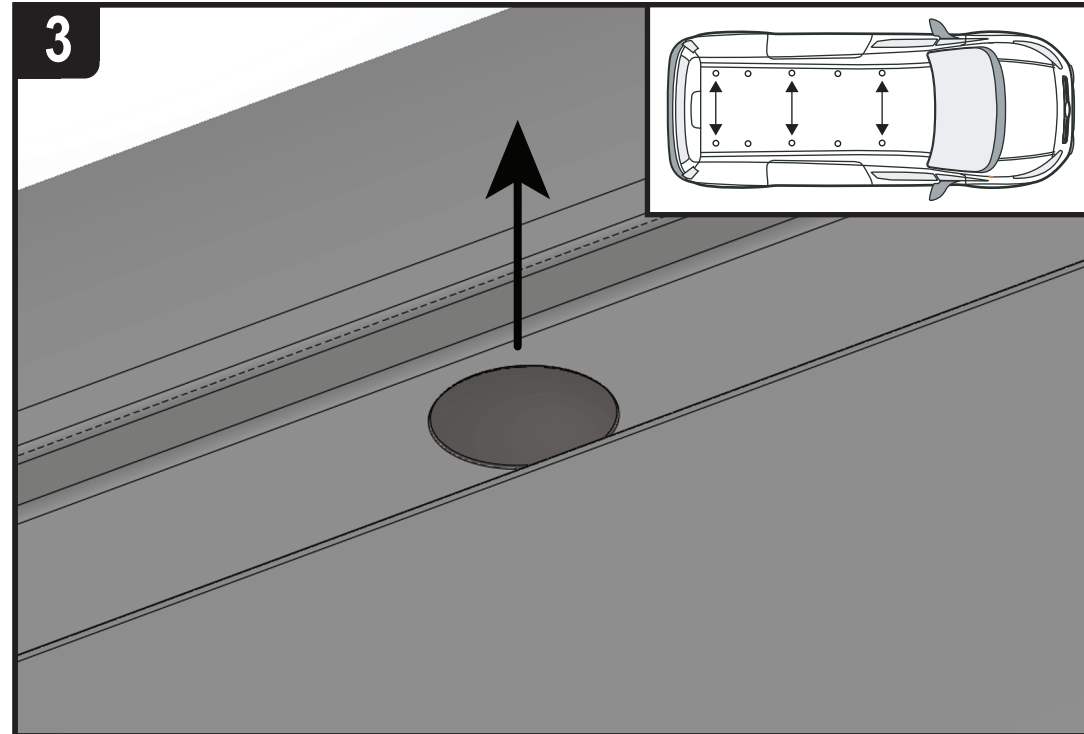

1

ME0779 & AS3149

ME0780 & AS3150

ME0783

ME0784

ME0785

2

3