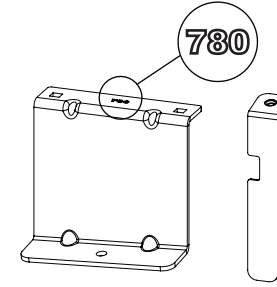

### 309-3LWB

**Vehicle:**  
 Ford Transit Connect: 2014 on  
**Wheel Base:** LWB (L2)  
**Roof Height:** Standard (H1)  
**Rear Doors:** Twin / Tailgate

1

ME0779 & AS3149

ME0780 & AS3150

ME0783

ME0784

ME0785