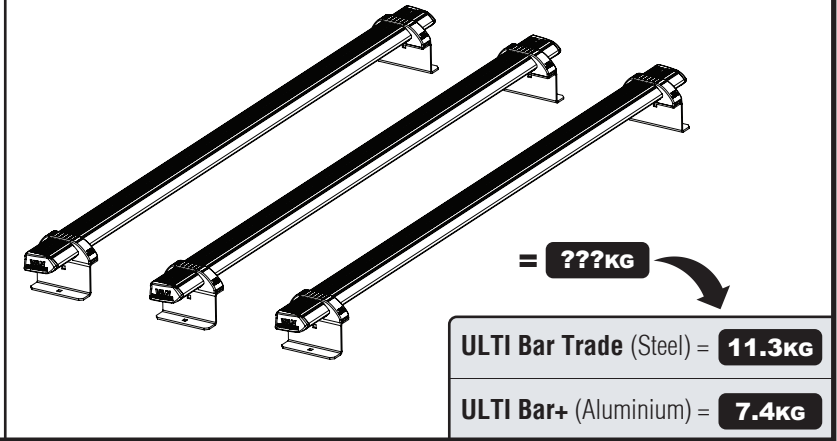

309-3LWB

Vehicle:
Ford Transit Connect: 2014 on
Wheel Base: LWB (L2)
Roof Height: Standard (H1)
Rear Doors: Twin / Tailgate