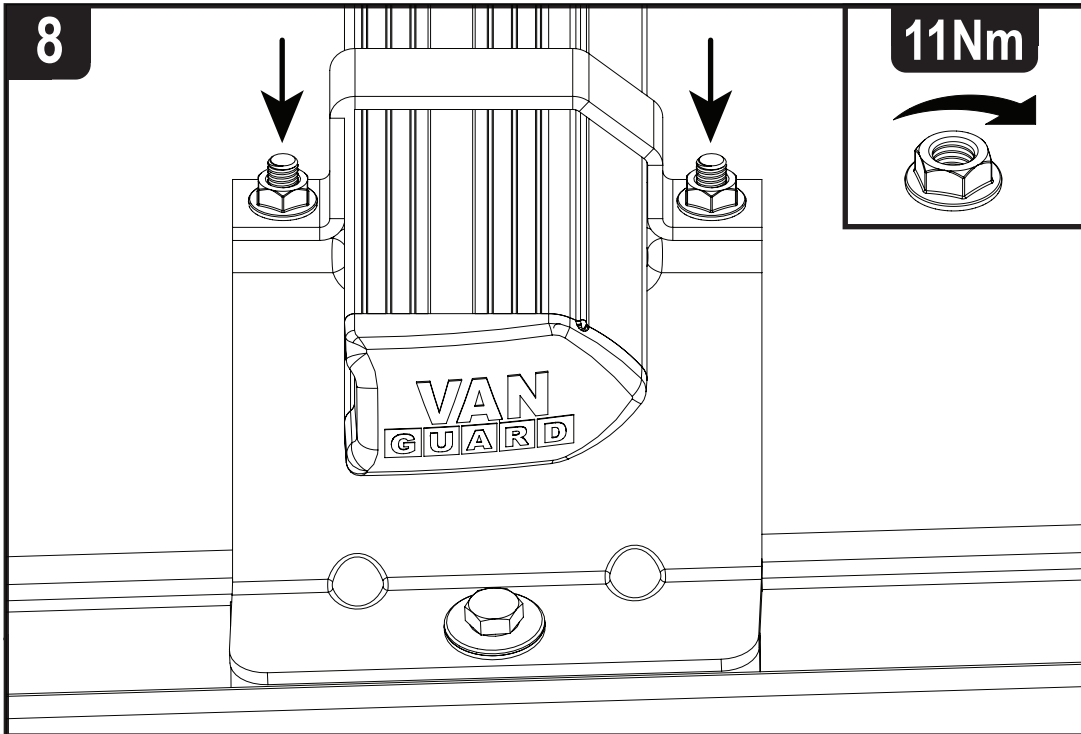

2

3

4

5

Carefully loosen the edge of the roof liner enough to hold the front fixing point tools (AS3149 & AS3150) up to the fixing points.

6

7

8