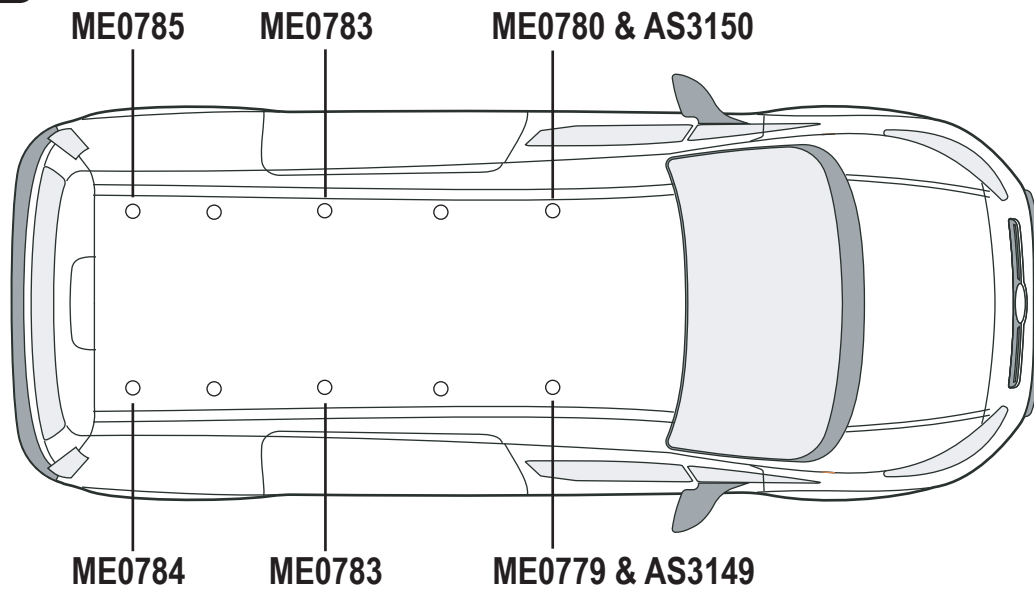

### 309-3LWB

**Vehicle:**  
 Ford Transit Connect: 2014 on  
**Wheel Base:** LWB (L2)  
**Roof Height:** Standard (H1)  
**Rear Doors:** Twin / Tailgate

1

ME0779 & AS3149

ME0780 & AS3150

ME0783

ME0784

ME0785