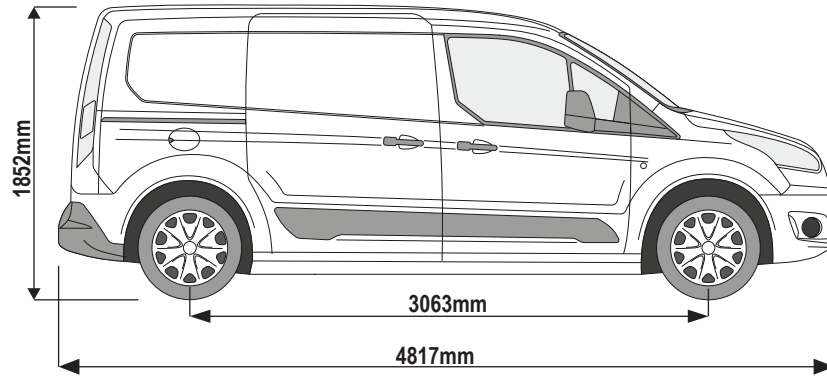

### 309-3LWB

**Vehicle:**  
 Ford Transit Connect: 2014 on  
**Wheel Base:** LWB (L2)  
**Roof Height:** Standard (H1)  
**Rear Doors:** Twin / Tailgate

1

ME0779 & AS3149

ME0780 & AS3150

ME0783

ME0784

ME0785